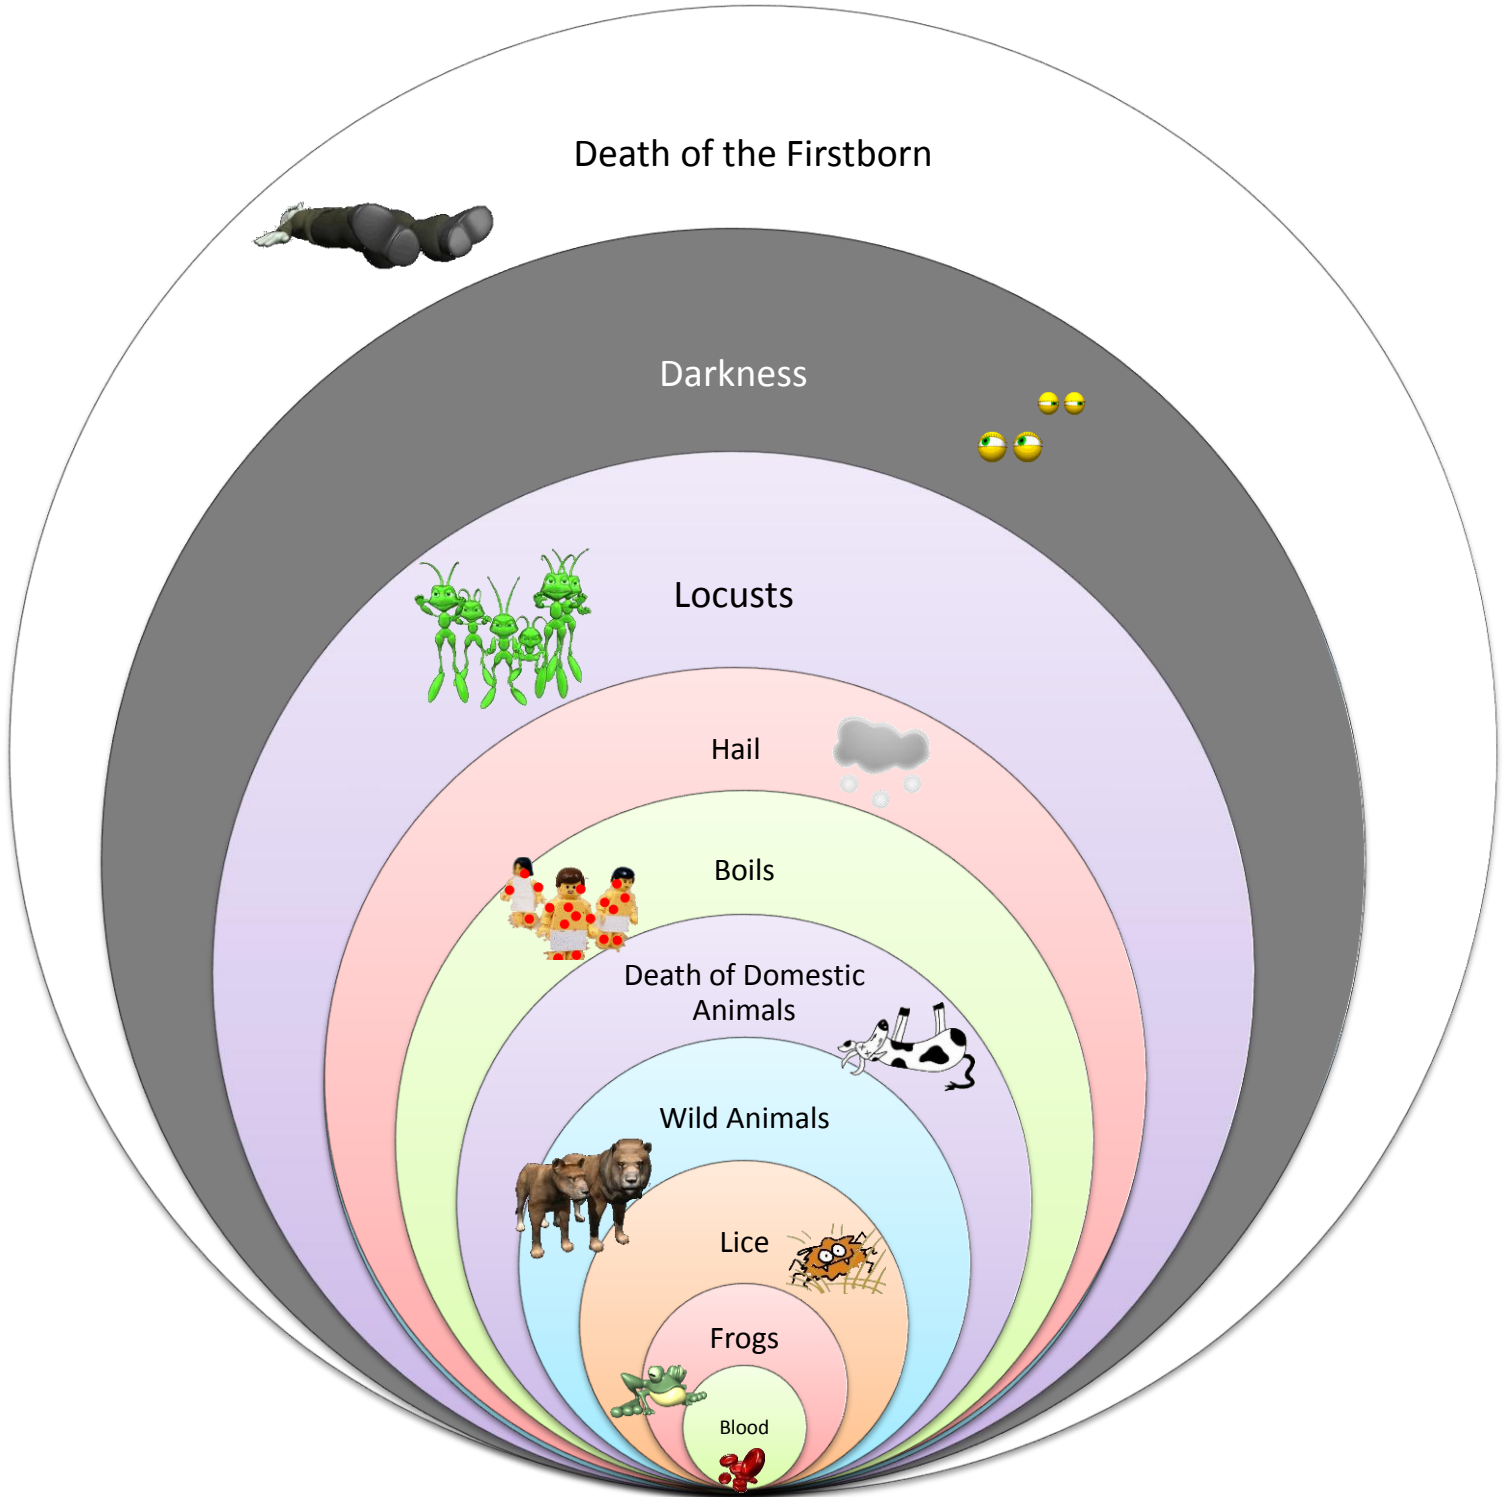

# Parashat VaEira

## Models for Understanding the 10 Plagues

Beit Midrash Morasha  
@ Arthur's Road  
בית מדרש מורשה

**Model 1:** Increasing Displays of the Power of Hashem (Maharal of Prague)

**Model 2: Increasing Severity of the Plagues (Maharal of Prague)**

**Model 3: Areas of Expertise (Maharal of Prague)**

**Model 4: 3 Sets of Lessons (Rabbi Shimshon Rafael Hirsch)**

Non-belonging	Servitude	Affliction
1. Blood	2. Frogs	3. Lice
4. Wild Animals	5. Death of Domestic Animals	6. Boils
7. Hail	8. Locusts	9. Darkness
10. Death of the Firstborn		