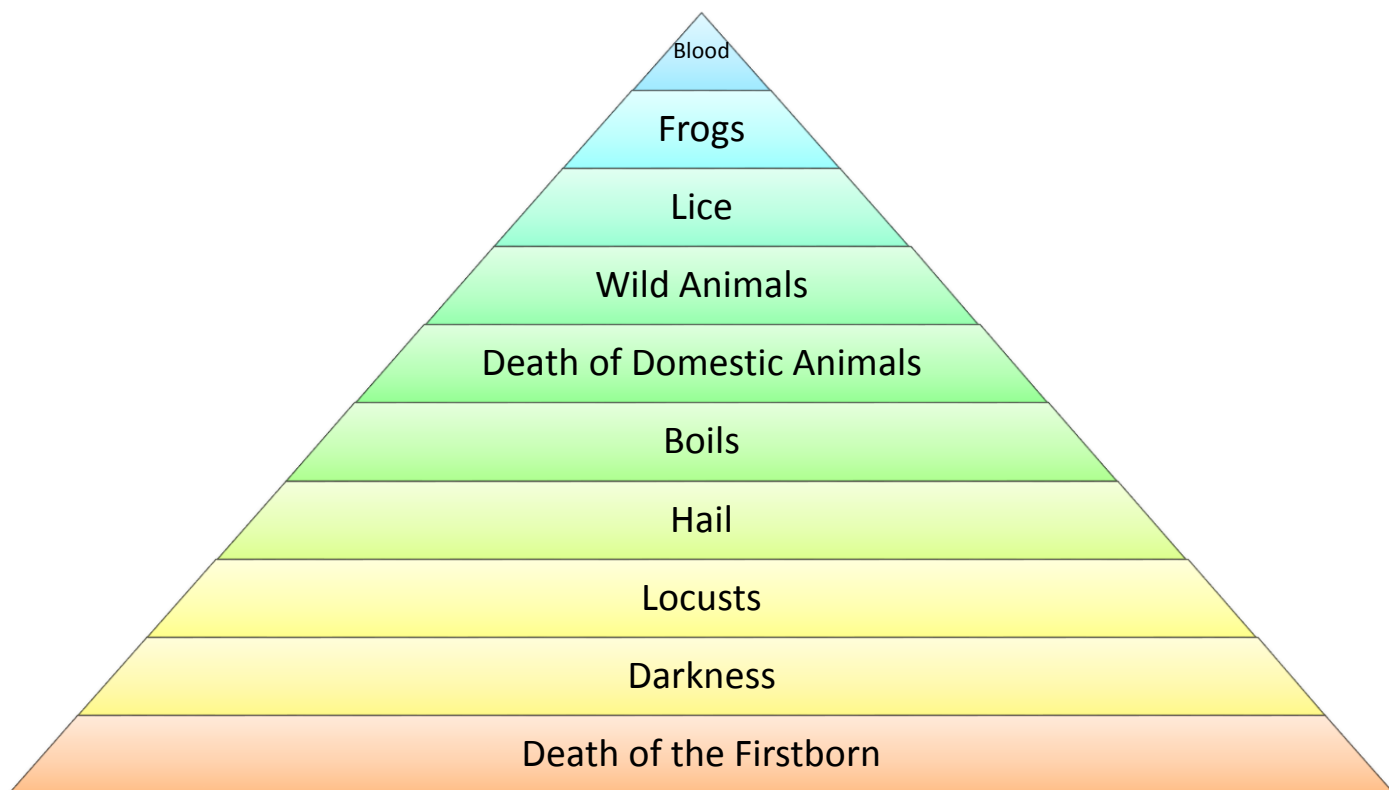

## Models for Understanding the 10 Plagues

Beit Midrash Morasha  
@ Arthur's Road  
בית מדרש מורשה

**Model 1:** Increasing Displays of the Power of Hashem (Maharal of Prague)

**Model 2: Increasing Severity of the Plagues (Maharal of Prague)**

**Model 3: Areas of Expertise (Maharal of Prague)**

**Model 4: 3 Sets of Lessons (Rabbi Shimshon Rafael Hirsch)**

Non-belonging	Servitude	Affliction
1. Blood	2. Frogs	3. Lice
4. Wild Animals	5. Death of Domestic Animals	6. Boils
7. Hail	8. Locusts	9. Darkness
10. Death of the Firstborn		