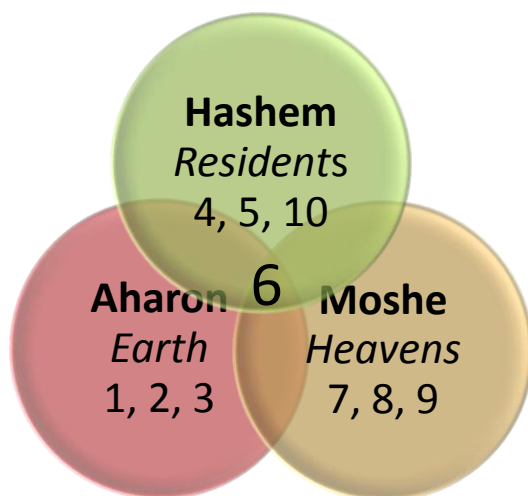

## Models for Understanding the 10 Plagues

Beit Midrash Morasha  
@ Arthur's Road  
בית מדרש מורשה

**Model 1:** Increasing Displays of the Power of Hashem (Maharal of Prague)

**Model 2: Increasing Severity of the Plagues (Maharal of Prague)**

**Model 3: Areas of Expertise (Maharal of Prague)**

**Model 4: 3 Sets of Lessons (Rabbi Shimshon Rafael Hirsch)**

Non-belonging	Servitude	Affliction
1. Blood	2. Frogs	3. Lice
4. Wild Animals	5. Death of Domestic Animals	6. Boils
7. Hail	8. Locusts	9. Darkness
10. Death of the Firstborn		